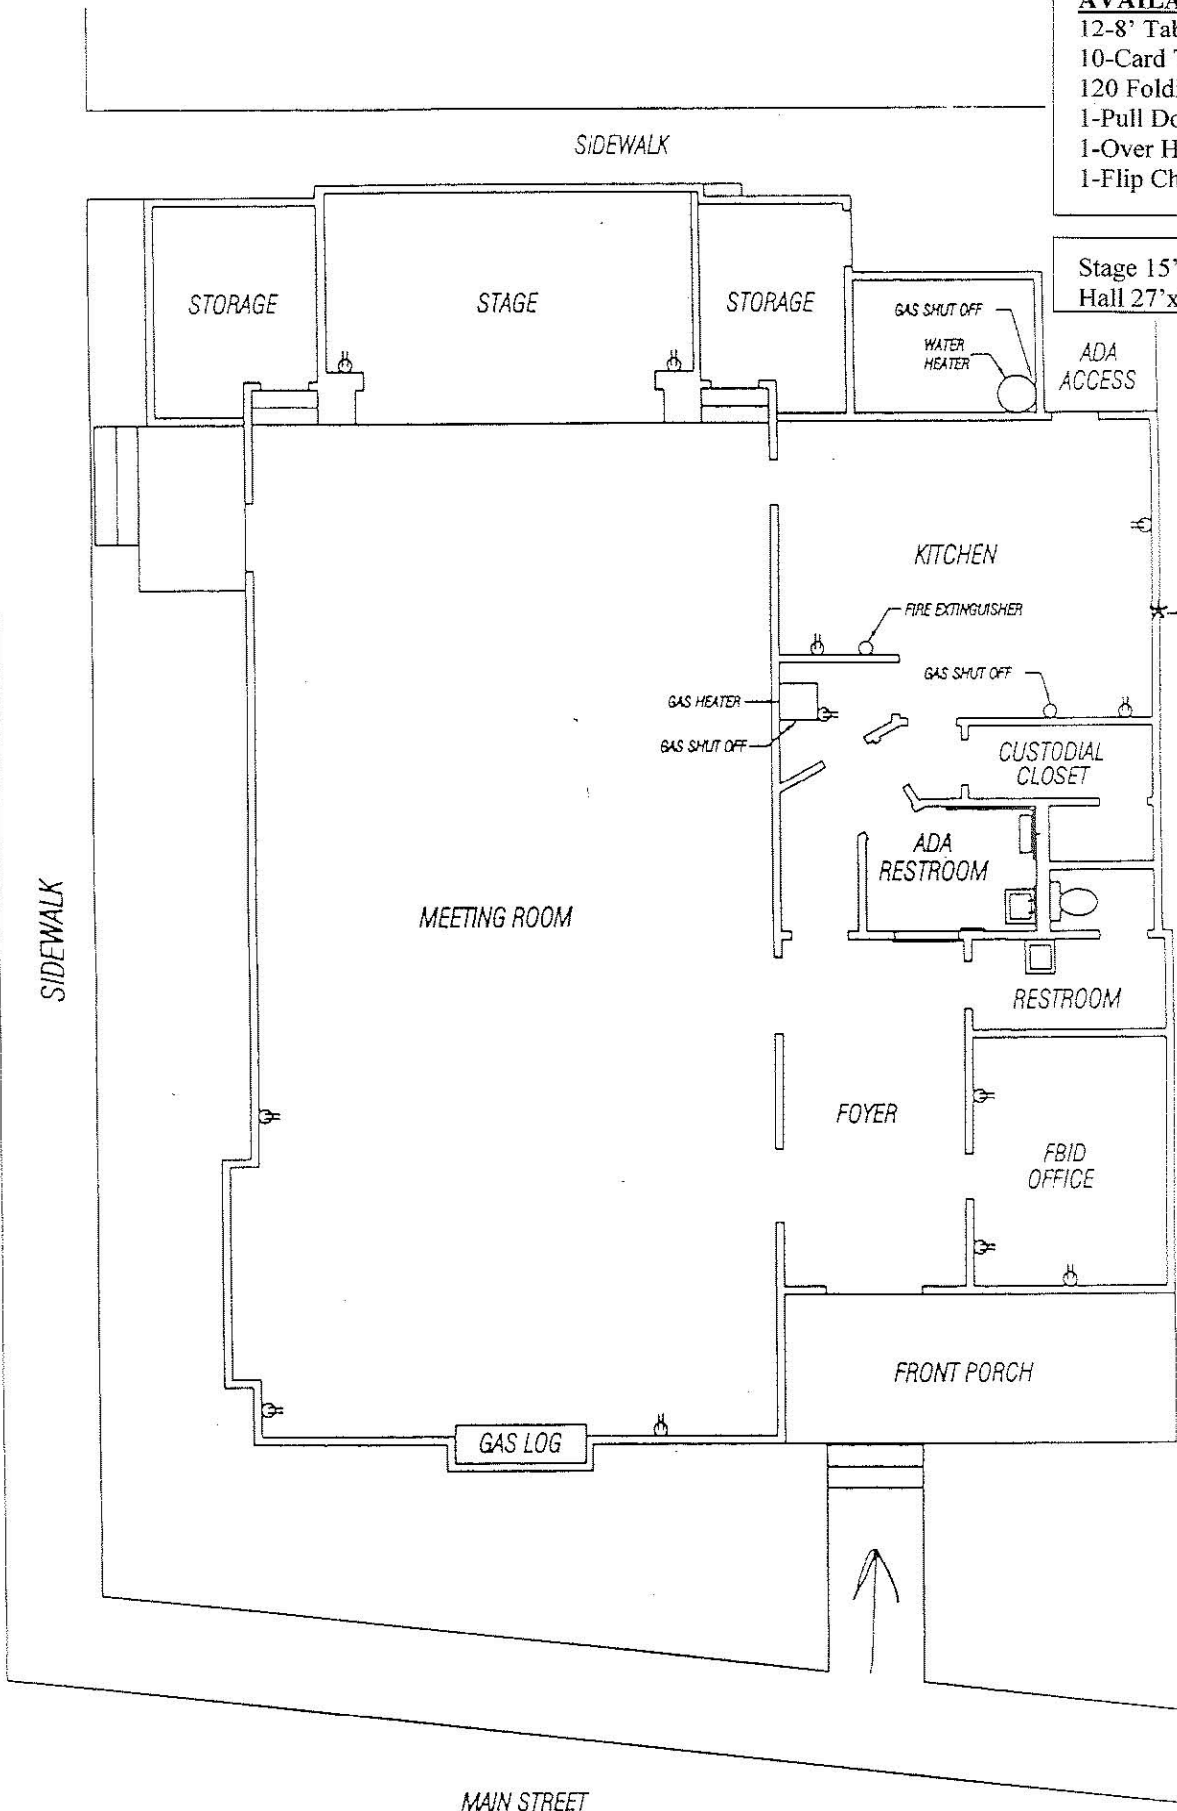

**AVAILABLE:**  
 12-8' Tables  
 10-Card Tables  
 120 Folding Chairs  
 1-Pull Down Screen  
 1-Over Head Projector  
 1-Flip Chart

Stage 15'  
 Hall 27'x50'

ADA ACCESS

MAIN GAS SHUT OFF VALVE

6th STREET

SIDEWALK

SIDEWALK

STORAGE

STAGE

STORAGE

GAS SHUT OFF  
 WATER HEATER

KITCHEN

FIRE EXTINGUISHER

GAS LOG

MAIN STREET

LEGEND

⊕ ELECTRICAL OUTLET

MONDAY CLUB FLOOR PLAN

SCALE: 1"=10'