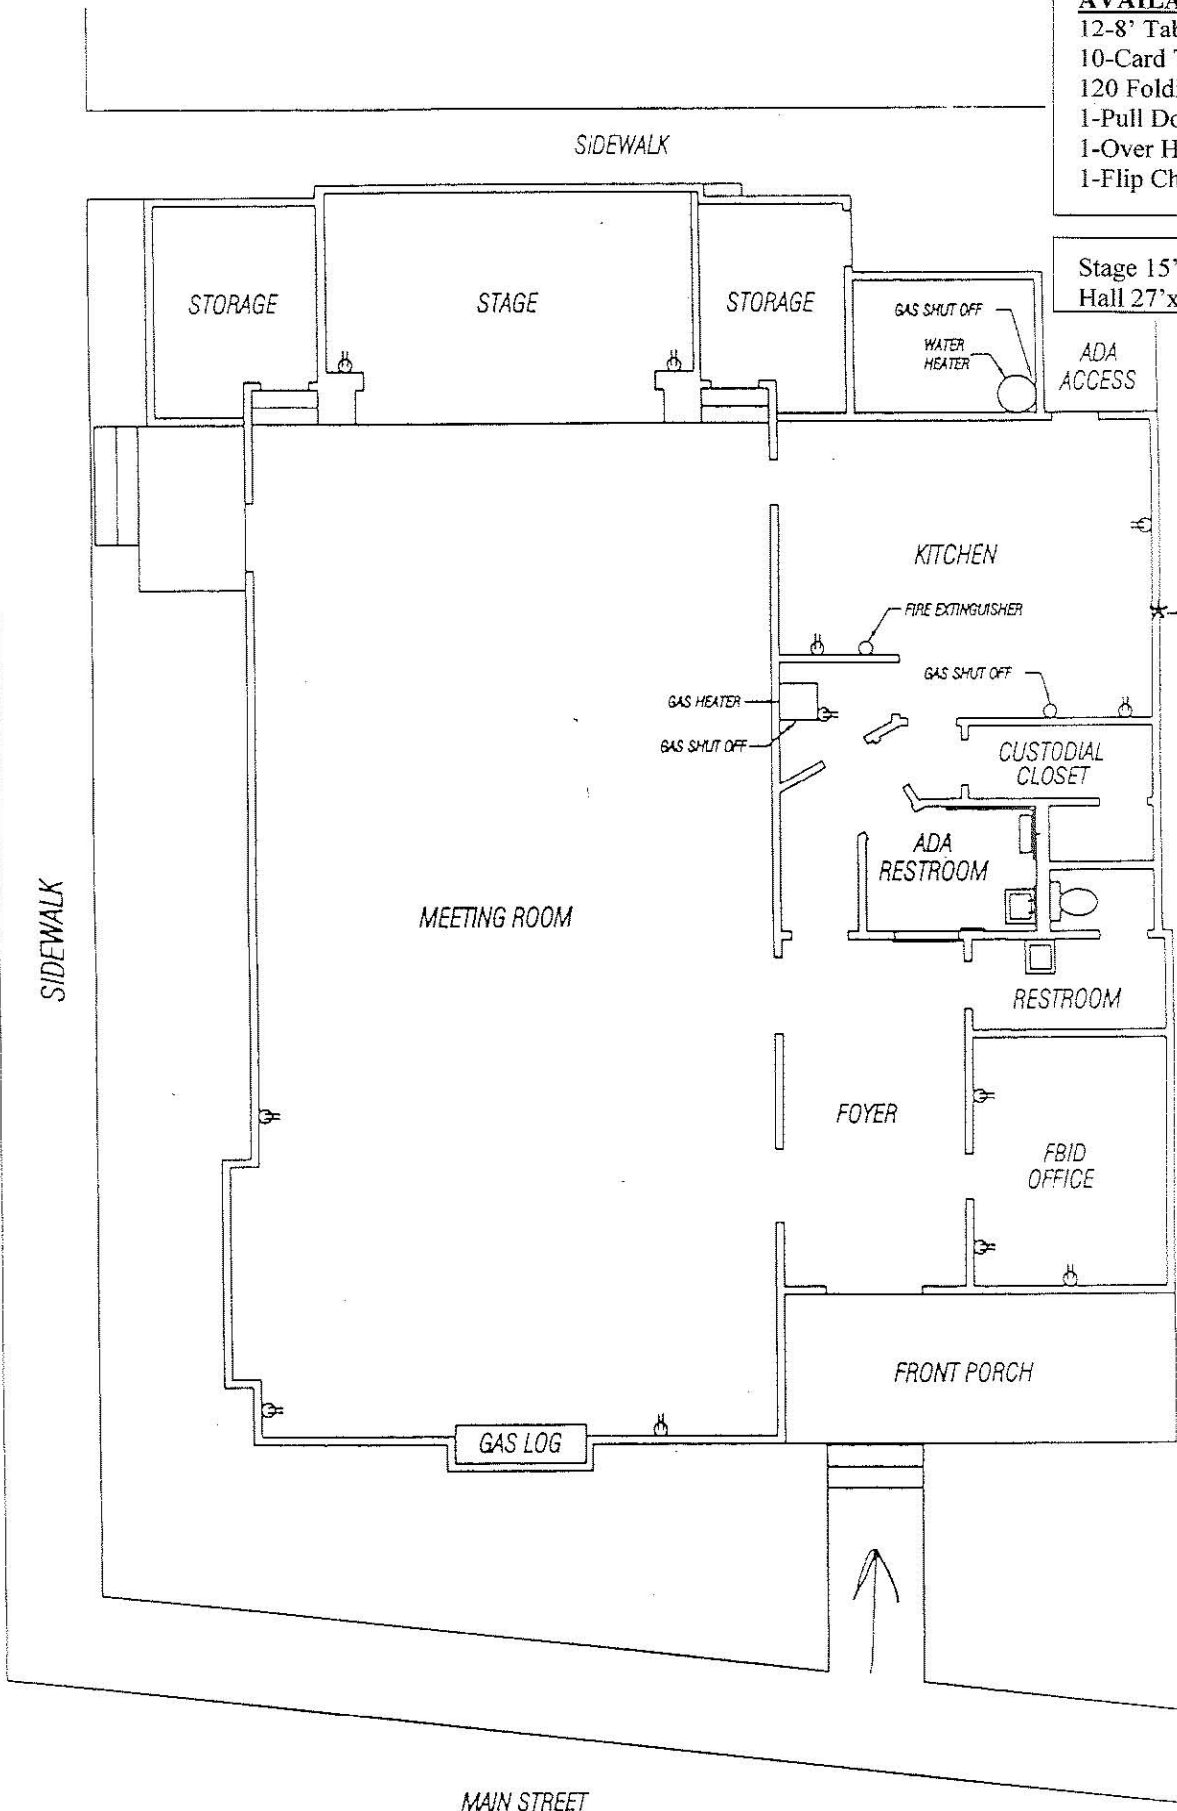

AVAILABLE:
 12-8' Tables
 10-Card Tables
 120 Folding Chairs
 1-Pull Down Screen
 1-Over Head Projector
 1-Flip Chart

Stage 15'
 Hall 27'x50'

ADA ACCESS

MAIN GAS SHUT OFF VALVE

6th STREET

SIDEWALK

SIDEWALK

STORAGE

ADA RESTROOM

RESTROOM

FOYER

FBID OFFICE

FRONT PORCH

GAS LOG

MAIN STREET

LEGEND

⊕ ELECTRICAL OUTLET

MONDAY CLUB FLOOR PLAN

SCALE: 1"=10'